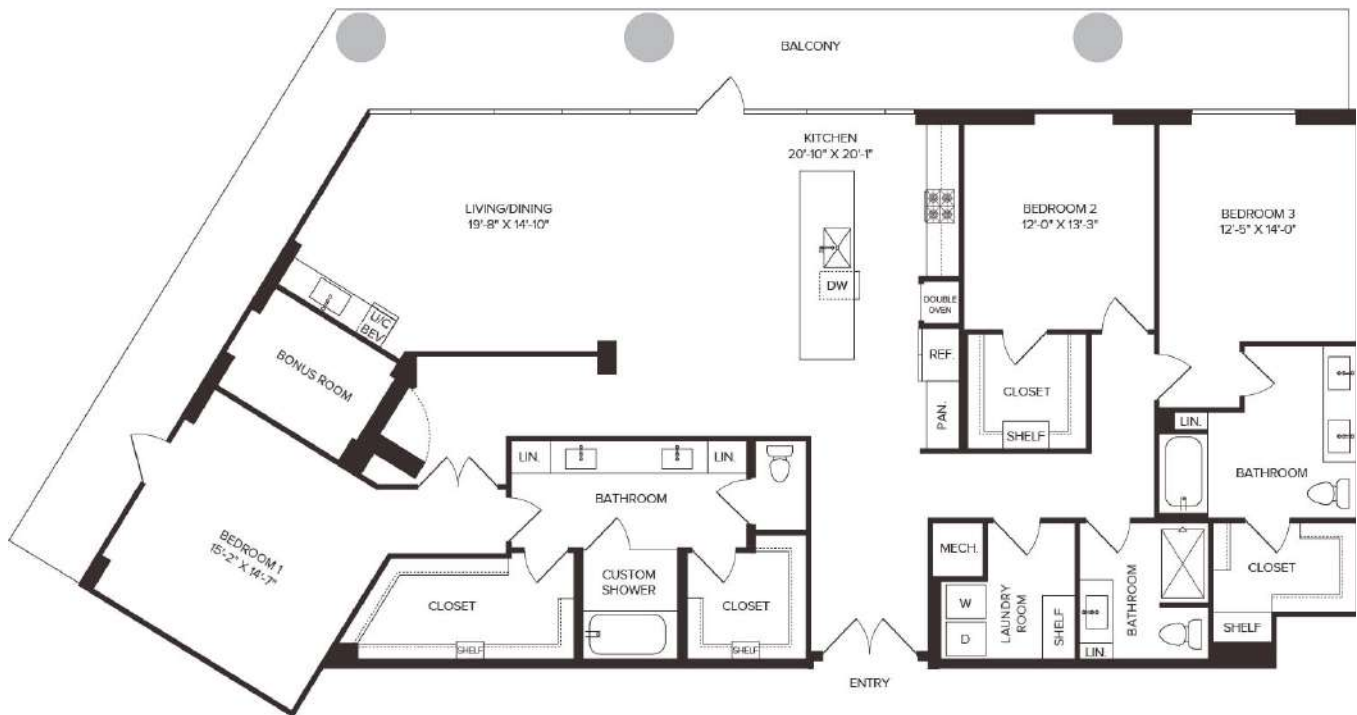

C3

3 BED / 3 BATH

2584

SQ. FT.

	600 Guadalupe St Austin, TX 78701
	www.liveat6g.com

Floor plans are artist's rendering. All dimensions are approximate. Actual product and specifications may vary in dimension or detail. Not all features are available in every apartment. Prices and availability are subject to change. Please see a representative for details.