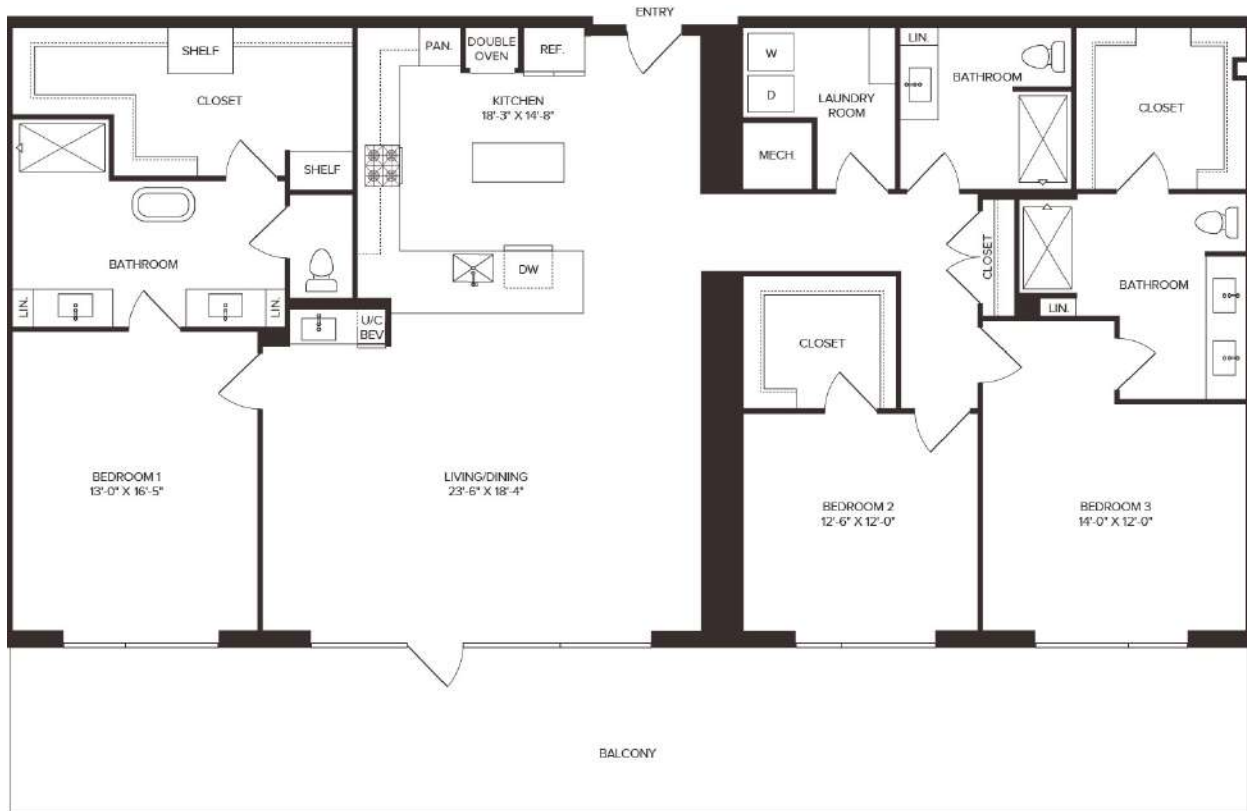

C1

3 BED / 3 BATH

2322

SQ. FT.

	600 Guadalupe St Austin, TX 78701
	www.liveat6g.com

Floor plans are artist's rendering. All dimensions are approximate. Actual product and specifications may vary in dimension or detail. Not all features are available in every apartment. Prices and availability are subject to change. Please see a representative for details.