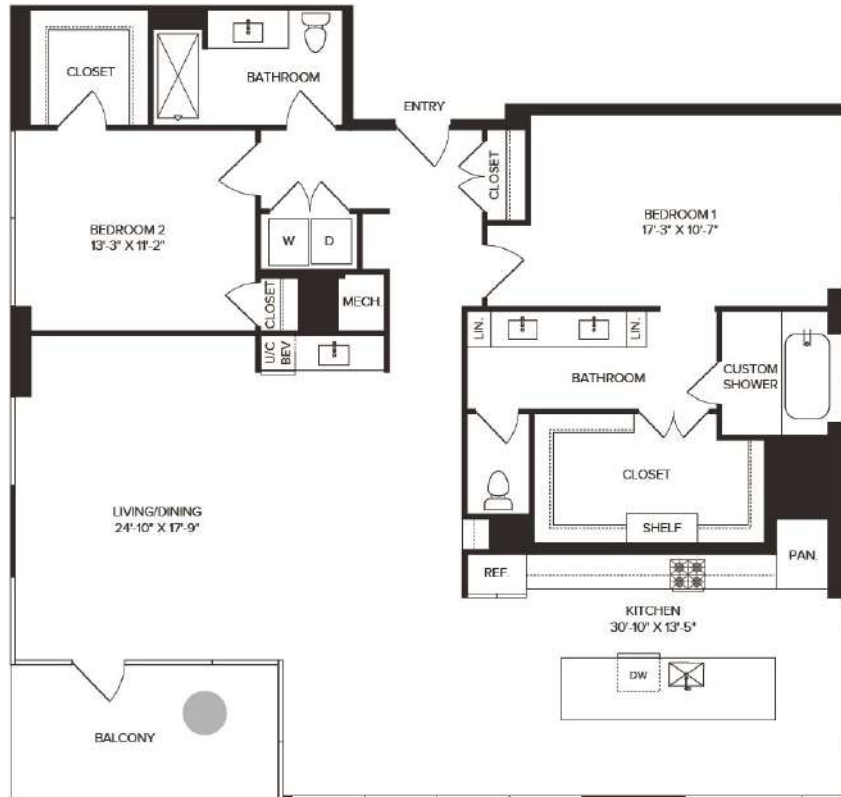

B9

2 BED / 2 BATH

1884

SQ. FT.

600 Guadalupe St | Austin, TX 78701

www.liveat6g.com

Floor plans are artist's rendering. All dimensions are approximate. Actual product and specifications may vary in dimension or detail. Not all features are available in every apartment. Prices and availability are subject to change. Please see a representative for details.