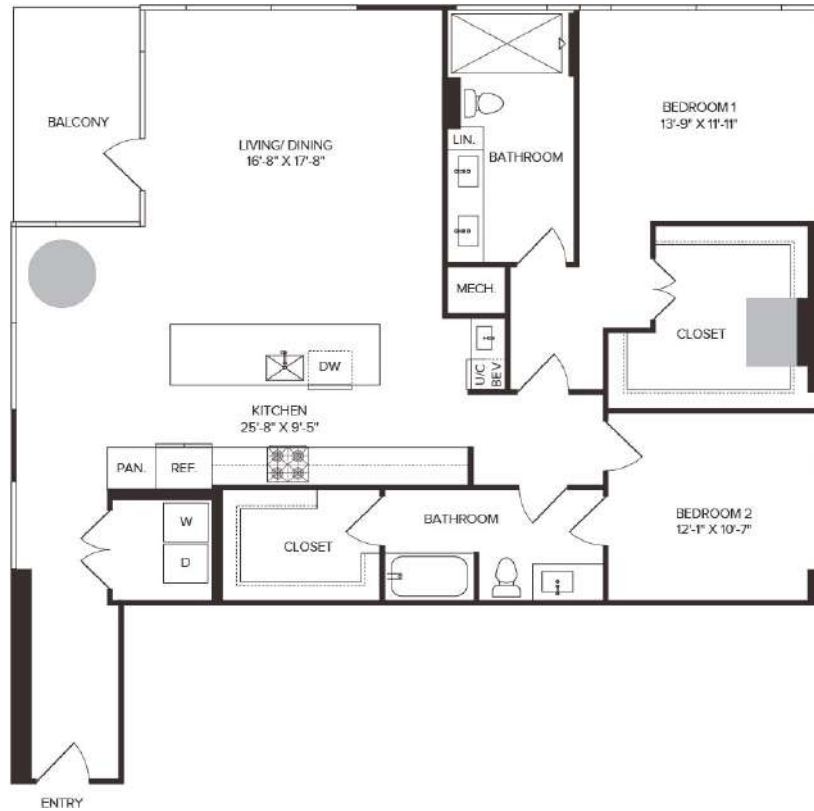

B5

2 BED / 2 BATH

1608

SQ. FT.

600 Guadalupe St | Austin, TX 78701

www.liveat6g.com

Floor plans are artist's rendering. All dimensions are approximate. Actual product and specifications may vary in dimension or detail. Not all features are available in every apartment. Prices and availability are subject to change. Please see a representative for details.