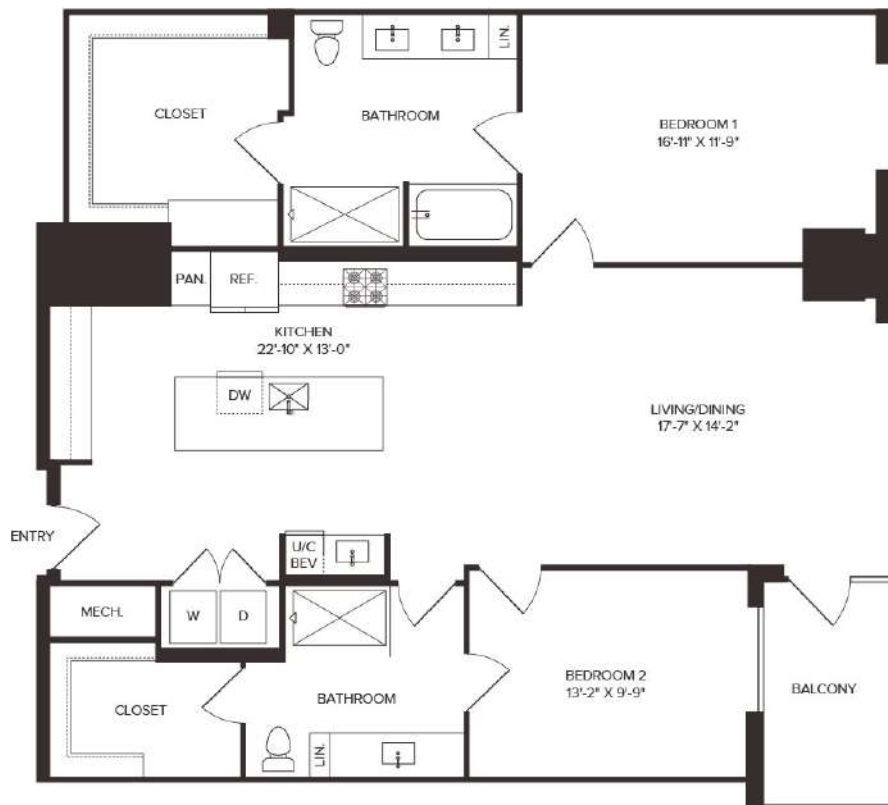

B4-ANSI

2 BED / 2 BATH

1484

SQ. FT.

600 Guadalupe St | Austin, TX 78701

www.liveat6g.com

Floor plans are artist's rendering. All dimensions are approximate. Actual product and specifications may vary in dimension or detail. Not all features are available in every apartment. Prices and availability are subject to change. Please see a representative for details.