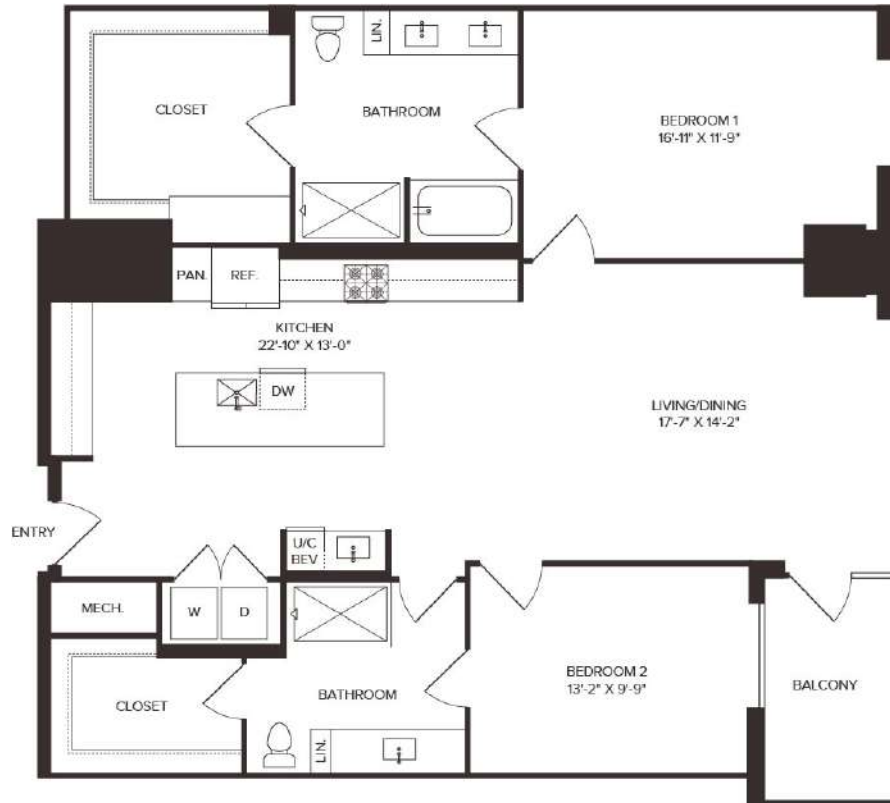

# B4

2 BED / 2 BATH

# 1484

SQ. FT.

600 Guadalupe St | Austin, TX 78701

[www.liveat6g.com](http://www.liveat6g.com)

*Floor plans are artist's rendering. All dimensions are approximate. Actual product and specifications may vary in dimension or detail. Not all features are available in every apartment. Prices and availability are subject to change. Please see a representative for details.*