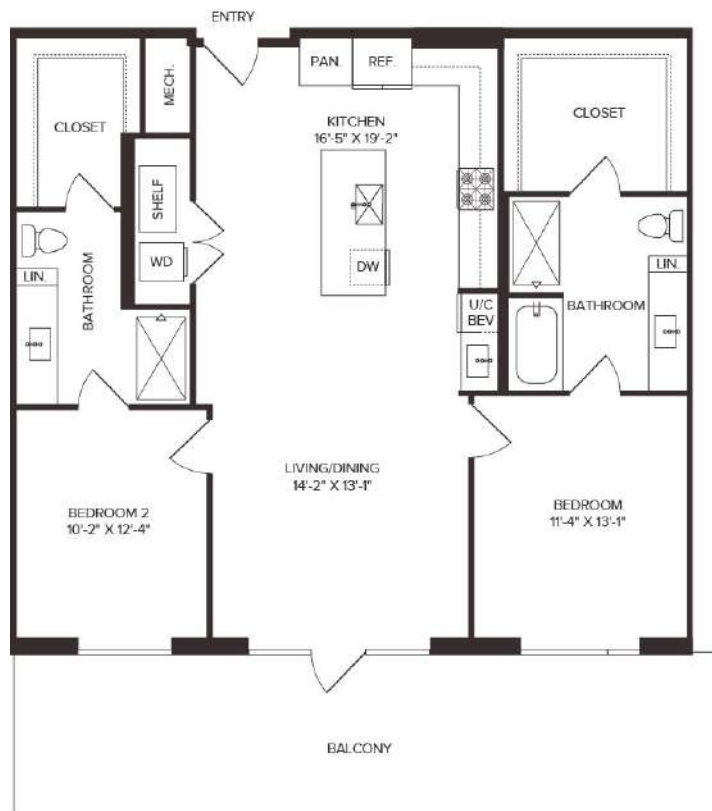

B3-B

2 BED / 2 BATH

1296

SQ. FT.

	600 Guadalupe St Austin, TX 78701
	www.liveat6g.com

Floor plans are artist's rendering. All dimensions are approximate. Actual product and specifications may vary in dimension or detail. Not all features are available in every apartment. Prices and availability are subject to change. Please see a representative for details.