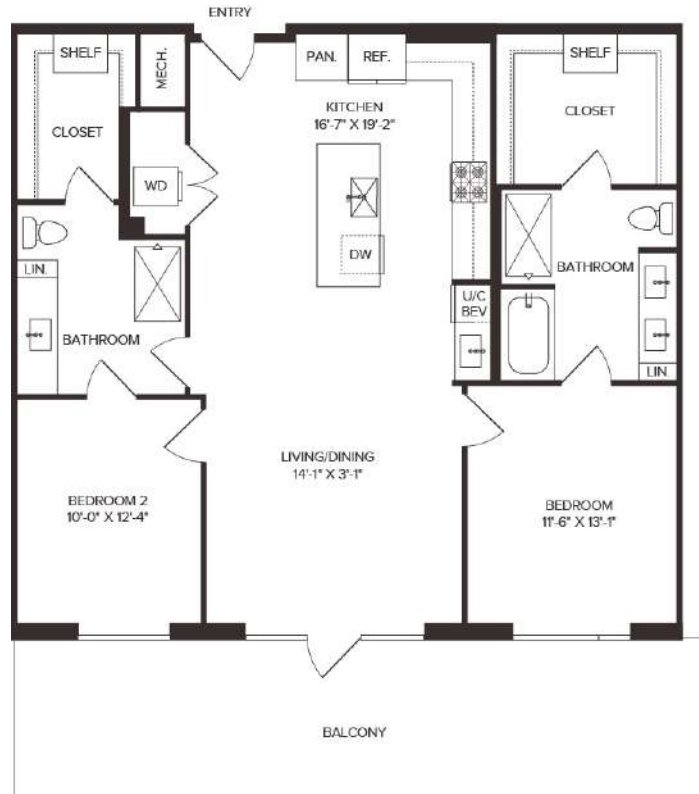

B3-A

2 BED / 2 BATH

1296

SQ. FT.

600 Guadalupe St | Austin, TX 78701

www.liveat6g.com

Floor plans are artist's rendering. All dimensions are approximate. Actual product and specifications may vary in dimension or detail. Not all features are available in every apartment. Prices and availability are subject to change. Please see a representative for details.