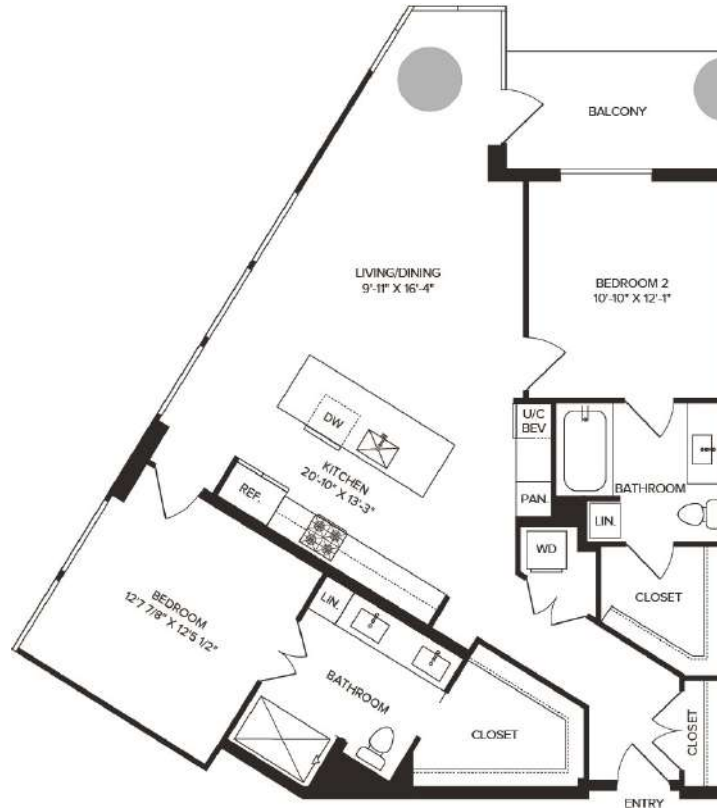

B1

2 BED / 2 BATH

1225

SQ. FT.

600 Guadalupe St | Austin, TX 78701

www.liveat6g.com

Floor plans are artist's rendering. All dimensions are approximate. Actual product and specifications may vary in dimension or detail. Not all features are available in every apartment. Prices and availability are subject to change. Please see a representative for details.