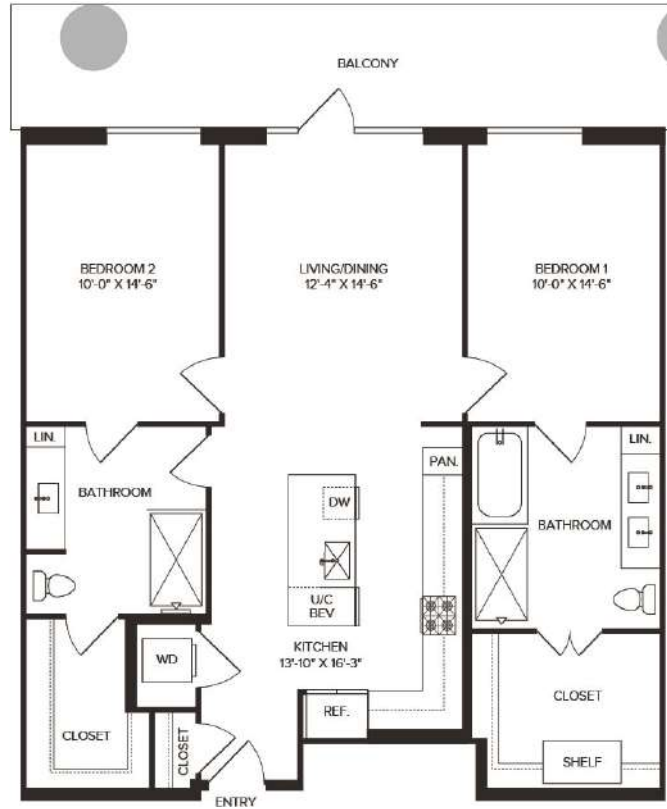

# B2

2 BED / 2 BATH

# 1179

SQ. FT.

600 Guadalupe St | Austin, TX 78701

[www.liveat6g.com](http://www.liveat6g.com)

*Floor plans are artist's rendering. All dimensions are approximate. Actual product and specifications may vary in dimension or detail. Not all features are available in every apartment. Prices and availability are subject to change. Please see a representative for details.*