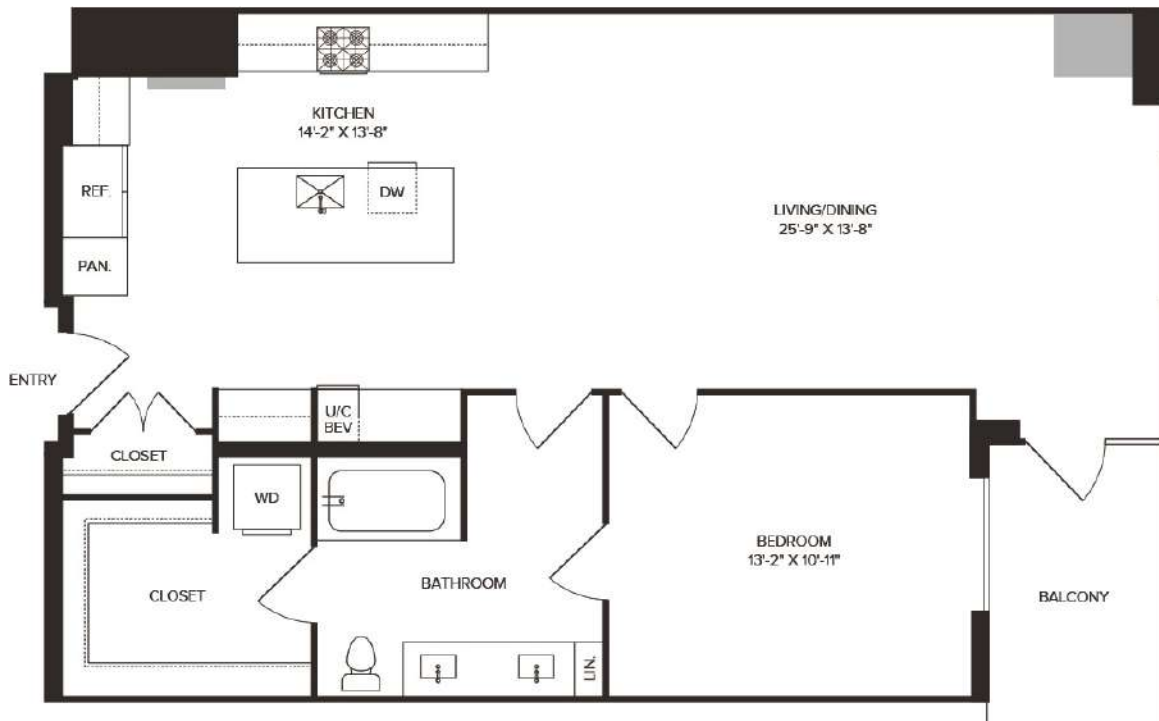

A4-A

1 BED / 1 BATH

1013

SQ. FT.

	600 Guadalupe St Austin, TX 78701
	www.liveat6g.com

Floor plans are artist's rendering. All dimensions are approximate. Actual product and specifications may vary in dimension or detail. Not all features are available in every apartment. Prices and availability are subject to change. Please see a representative for details.