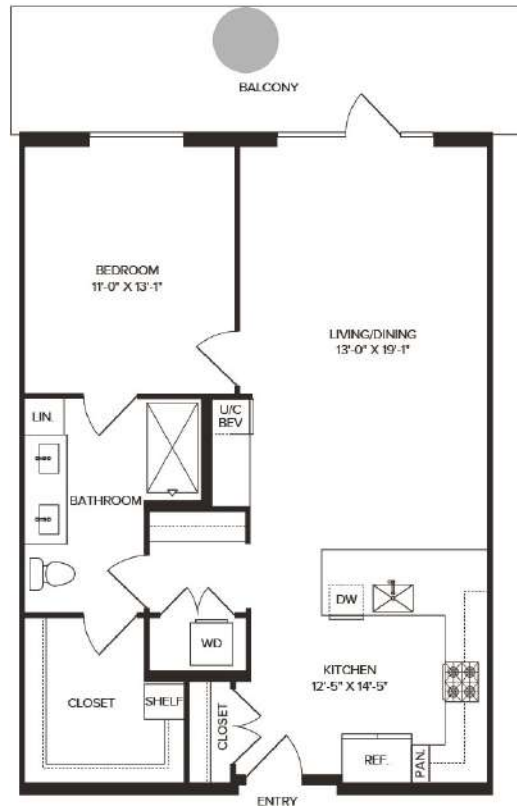

A3-B

1 BED / 1 BATH

896

SQ. FT.

600 Guadalupe St | Austin, TX 78701

www.liveat6g.com

Floor plans are artist's rendering. All dimensions are approximate. Actual product and specifications may vary in dimension or detail. Not all features are available in every apartment. Prices and availability are subject to change. Please see a representative for details.