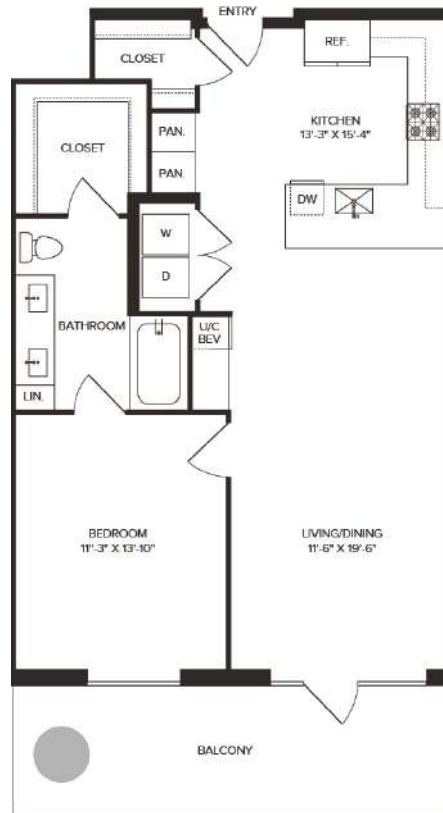

A3-A

1 BED / 1 BATH

891

SQ. FT.

600 Guadalupe St | Austin, TX 78701

www.liveat6g.com

Floor plans are artist's rendering. All dimensions are approximate. Actual product and specifications may vary in dimension or detail. Not all features are available in every apartment. Prices and availability are subject to change. Please see a representative for details.