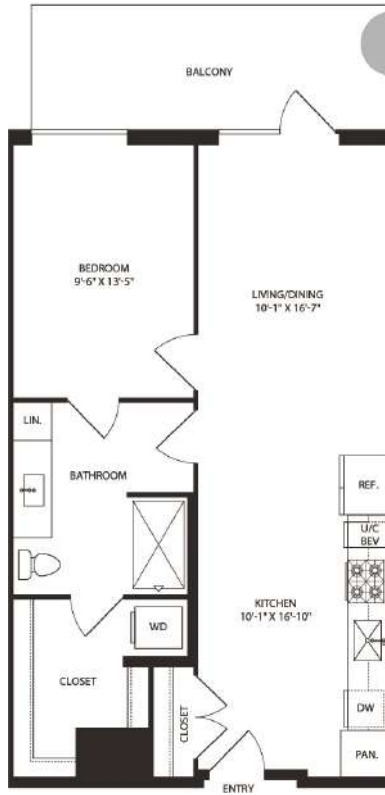

# A1-A

1 BED / 1 BATH

# 728

SQ. FT.

	600 Guadalupe St   Austin, TX 78701
	<a href="http://www.liveat6g.com">www.liveat6g.com</a>

*Floor plans are artist's rendering. All dimensions are approximate. Actual product and specifications may vary in dimension or detail. Not all features are available in every apartment. Prices and availability are subject to change. Please see a representative for details.*