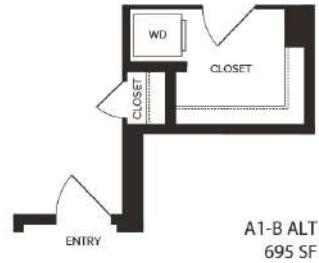

A1-B

1 BED / 1 BATH

703

SQ. FT.

600 Guadalupe St | Austin, TX 78701

www.liveat6g.com

Floor plans are artist's rendering. All dimensions are approximate. Actual product and specifications may vary in dimension or detail. Not all features are available in every apartment. Prices and availability are subject to change. Please see a representative for details.