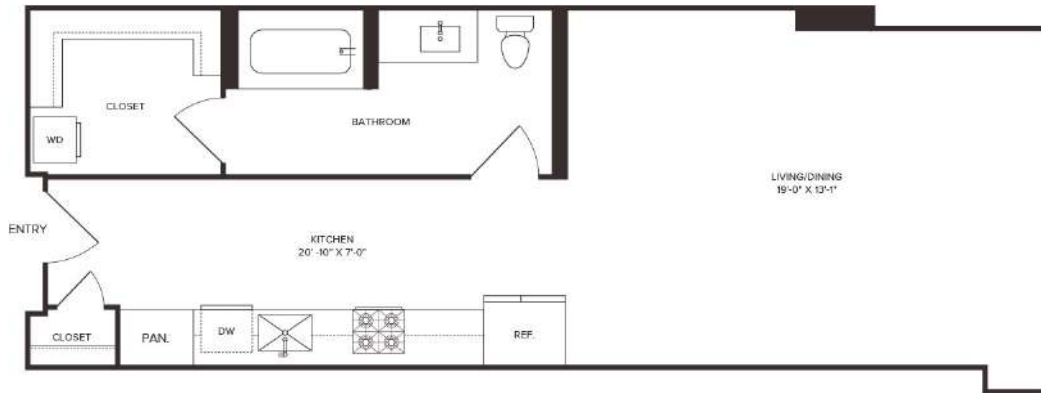

S-ANSI

STUDIO / 1 BATH

617

SQ. FT.

	600 Guadalupe St Austin, TX 78701
	www.liveat6g.com

Floor plans are artist's rendering. All dimensions are approximate. Actual product and specifications may vary in dimension or detail. Not all features are available in every apartment. Prices and availability are subject to change. Please see a representative for details.