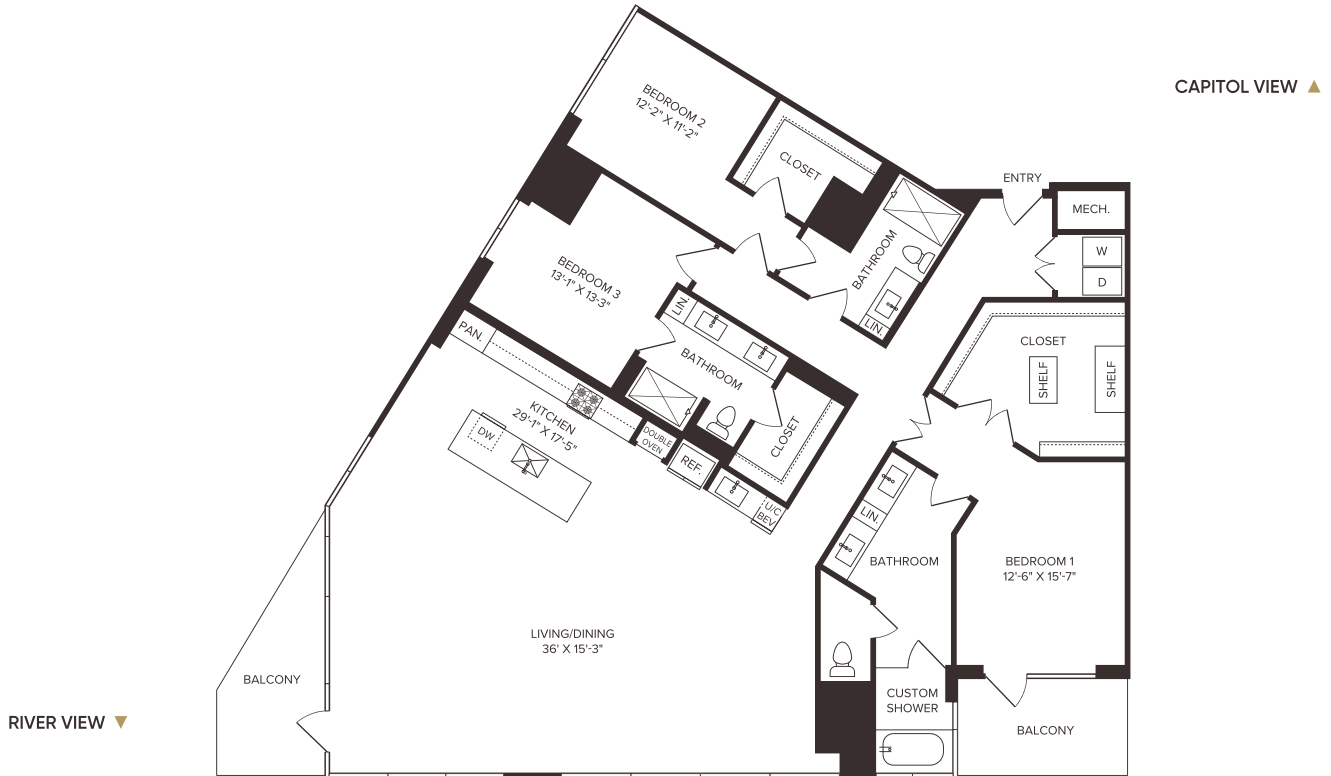

C2

3 BED / 3 BATH

2607

SQ. FT.

	600 Guadalupe St Austin, TX 78701
	www.liveat6g.com

Floor plans are artist's rendering. All dimensions are approximate. Actual product and specifications may vary in dimension or detail. Not all features are available in every apartment. Prices and availability are subject to change. Please see a representative for details.