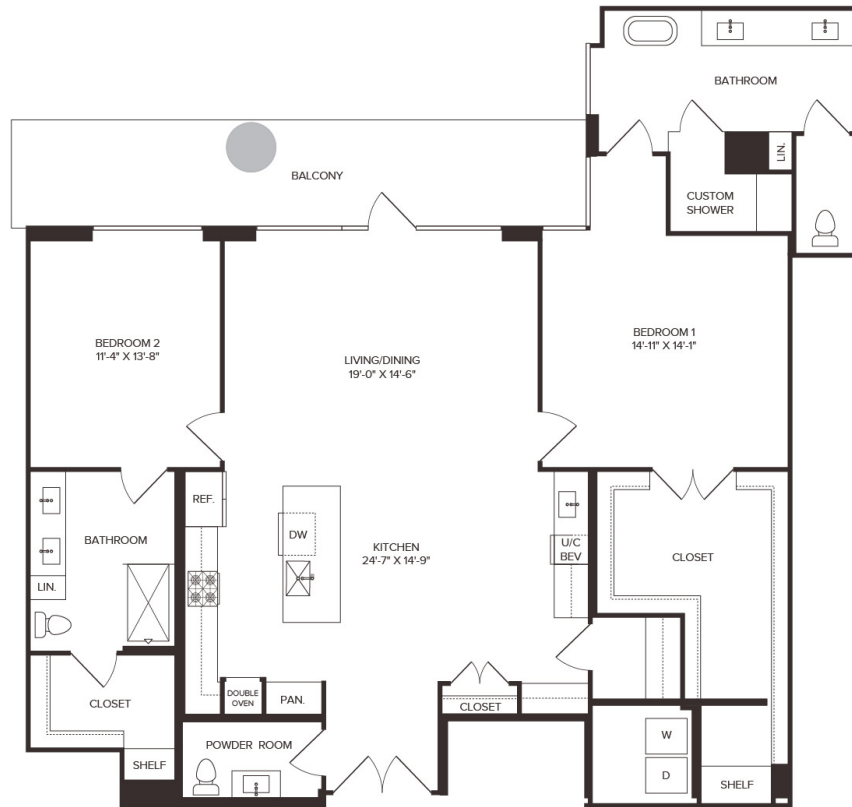

B8

2 BED / 2 BATH

1886

SQ. FT.

600 Guadalupe St | Austin, TX 78701

www.liveat6g.com

Floor plans are artist's rendering. All dimensions are approximate. Actual product and specifications may vary in dimension or detail. Not all features are available in every apartment. Prices and availability are subject to change. Please see a representative for details.