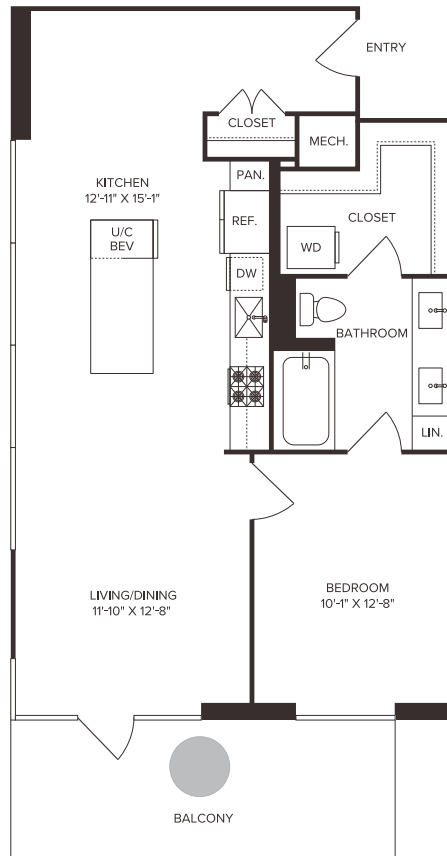

A2-A

1 BED / 1 BATH

840

SQ. FT.

600 Guadalupe St | Austin, TX 78701

www.liveat6g.com

Floor plans are artist's rendering. All dimensions are approximate. Actual product and specifications may vary in dimension or detail. Not all features are available in every apartment. Prices and availability are subject to change. Please see a representative for details.